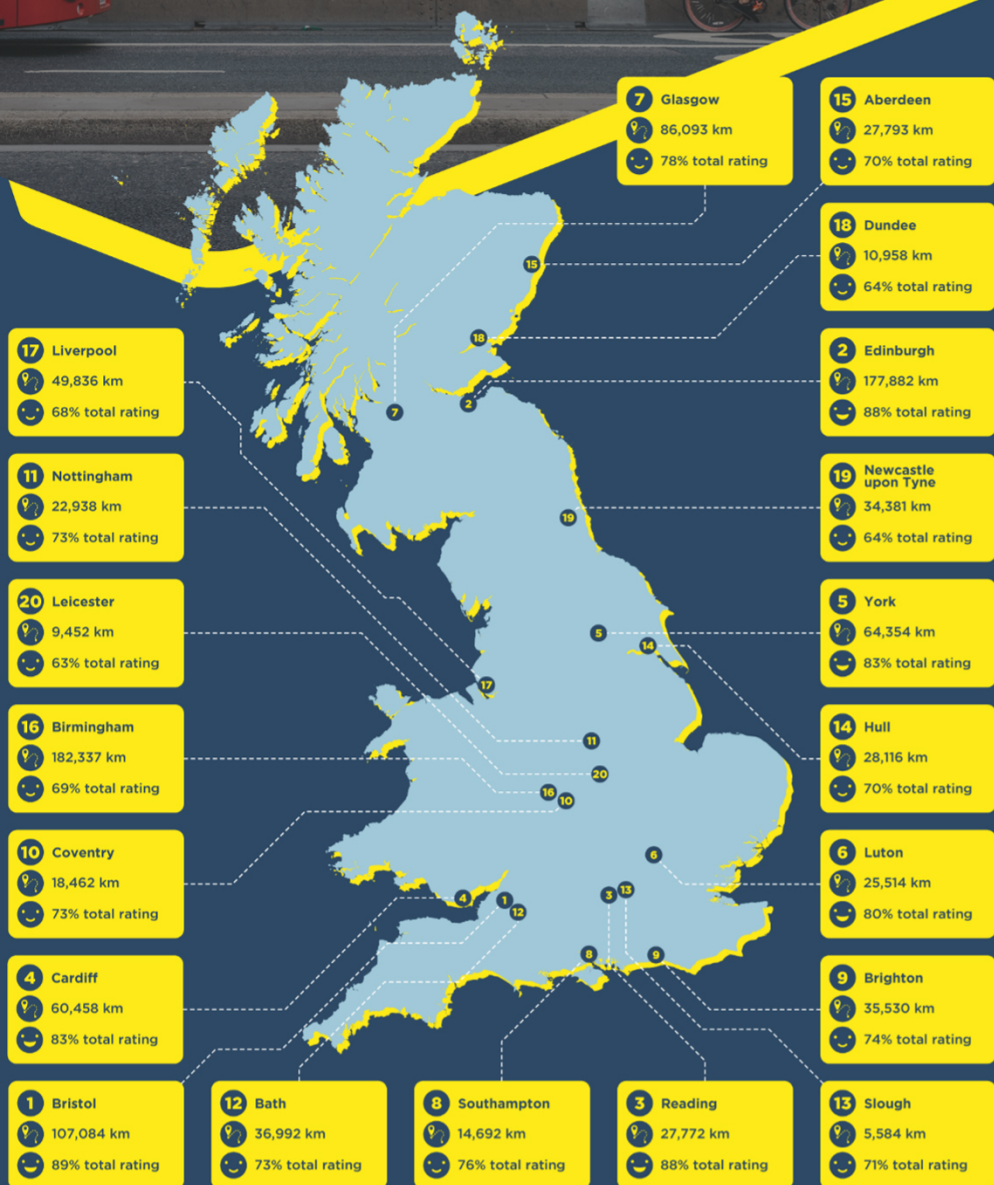

The UK's Most Cycle Friendly Towns & Cities

1 = Ranking (1-20)
 📍 = Mapped Ways (km)
 😊 = Total Score (%)