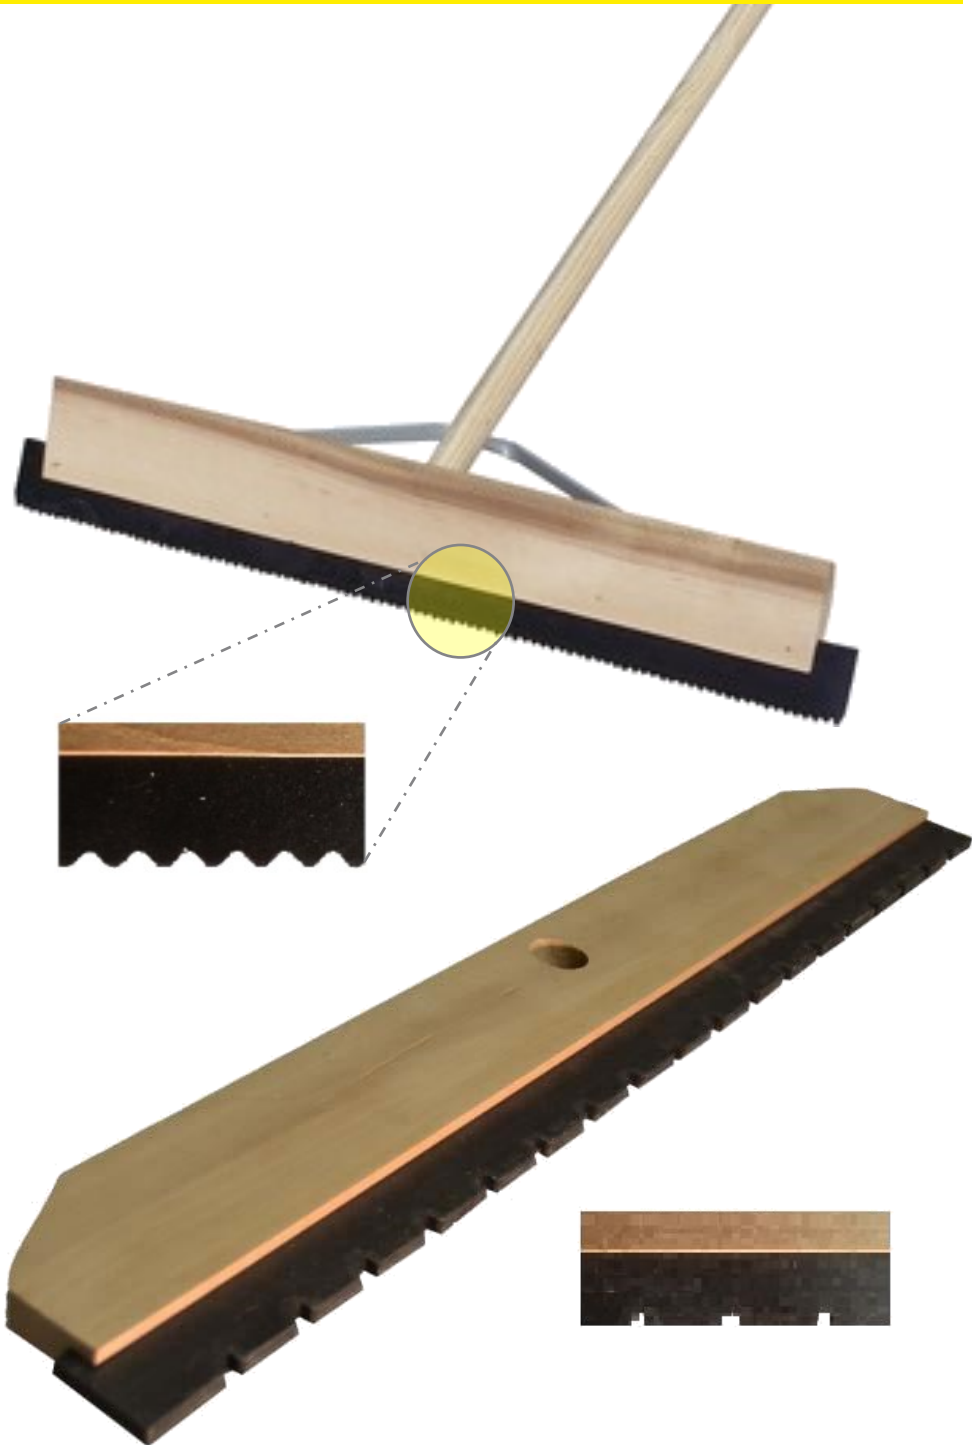

DOUBLE "J" HOOK ENDS.

8M LONG.

50MM WIDE.

PLEASE NOTE COLOR MAY VARY.

product.sales@colas.co.uk ☎ 01925 632616

➤ Notched Squeegee

24" WOODEN BACK, FLAT
BLADE NOTCHED SQUEEGEE.

Product Details

A LIGHTWEIGHT SERRATED
SQUEEGEE COMPLETE WITH
WOODEN STAY AND HANDLE.
DURABLE AND EASY TO USE FOR
RESIN BONDED SURFACE AREAS.
BOTH LARGE AND SMALL TEETH
FOR EVEN DISTRIBUTION AT THE
CORRECT THICKNESS.