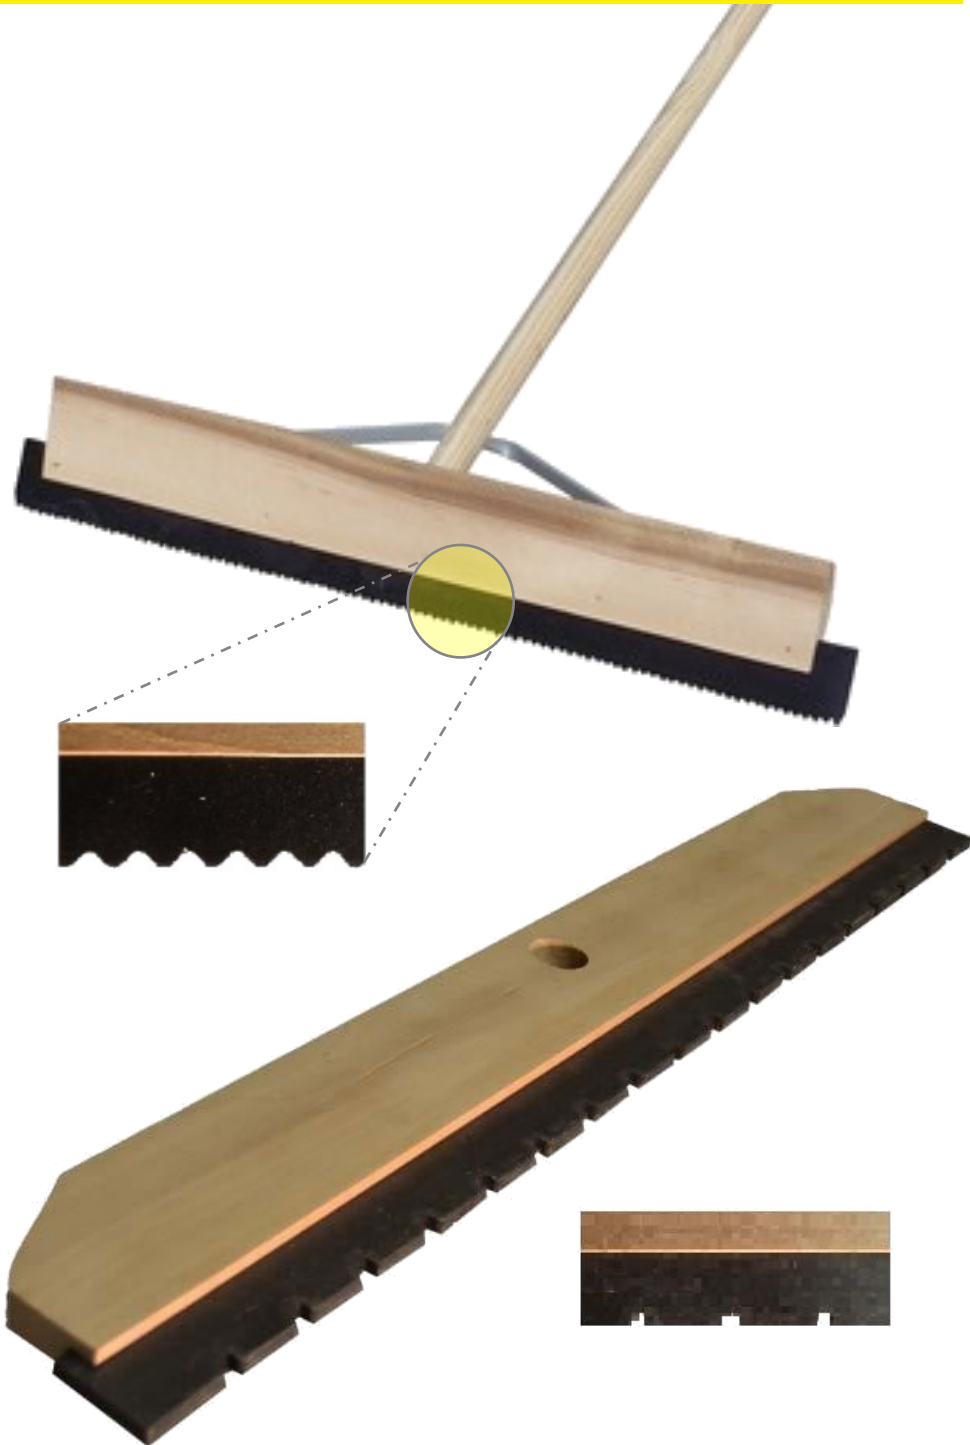

4 TON CARGO LASH MADE FROM HEAVY DUTY NYLON WEBBING.

Product Details

QUICK RELEASE HIGH TENSION HANDLE.

DOUBLE "J" HOOK ENDS.

8M LONG.

50MM WIDE.

PLEASE NOTE COLOR MAY VARY.

£9.95 + VAT

productsales.york@colas.co.uk ☎ 01904 431787

UNITED KINGDOM

Product code: S 700116 - L 700017

Notched Squeegee

24" WOODEN BACK, FLAT BLADE NOTCHED SQUEEGEE.

Product Details

A LIGHTWEIGHT SERRATED SQUEEGEE COMPLETE WITH WOODEN STAY AND HANDLE. DURABLE AND EASY TO USE FOR RESIN BONDED SURFACE AREAS. BOTH LARGE AND SMALL TEETH FOR EVEN DISTRIBUTION AT THE CORRECT THICKNESS.