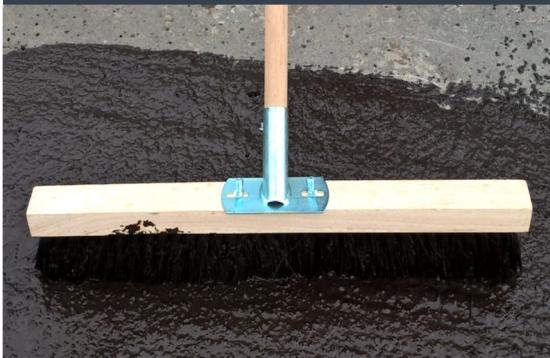

UNITED KINGDOM

Product code: 700247

➤ Slurry Brush Clamp

EASILY FITTED AND REVERSIBLE, OUR FLAT TOP BROOM HOLDER ATTACHES TO FLAT BROOMS USING WING NUTS. THE CLASP COMES WITH TWO ELONGATED SLOTS TO ALLOW FOR A RANGE OF BOLT SETTINGS FROM 2.25" – 4 3/8".

Product Details

FOR USE ON FLAT SURFACES
SLURRY BROOM HEADS -
HANDLES (NOT SUPPLIED).
MADE FROM MILD GAUGE
STEEL AND ZINC PLATED FOR
RUST REDUCTION.

£3.35 + VAT

productsales.york@colas.co.uk ☎ 01904 431787